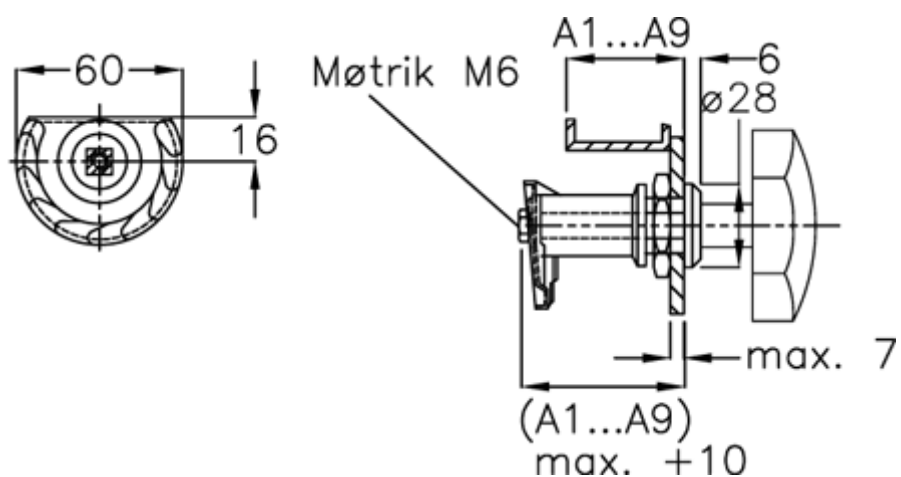

Data Sheet

Article number: 209180491
Description: E+G Door lock
GN 119-SG-A9-NI

Measures

Door + frame thickness = 57-65
Measure type = A9